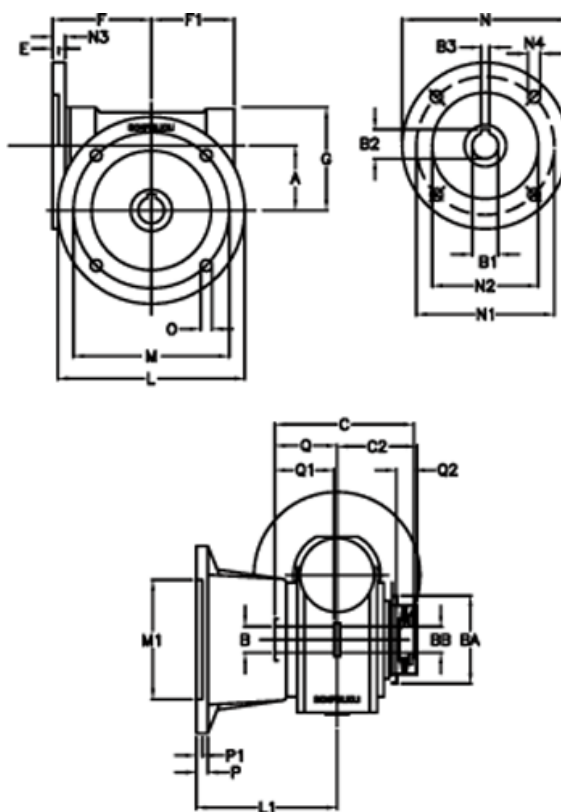

Data Sheet

Article number: 390204902462336

Description: Worm Gear with Torque Limiter
VF 49-L2-FA-24 P63B14

Measures

a = 49.5	C2 = 64	m = 90	P = 12
B = 25	Description = VF 49FA-xx-63B14	M1 = 70	P1 = 10
B1 E7 = 11	E = 3	N = 90	Q = 51.0
B2 = 12.8	F = 70	N1 = 75	Q1 = 41
B3 H9 = 4	F1 = 63	N2 = 60	Q2 = 15
BA = 63	g = 80	N3 = 7.0	
BB H7 = 14	L = 125	N4 = 6.0	
C = 105	L1 = 115	O = 10.5	